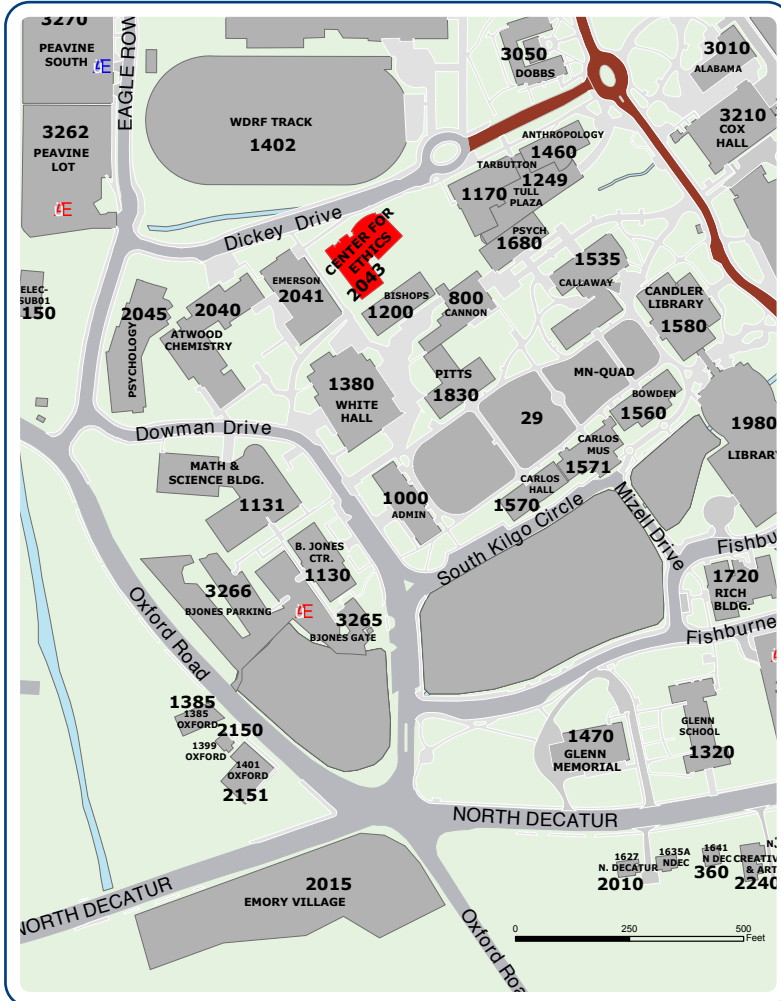

### Directions

- **From the main entrance to Emory on North Decatur Road** (at Emory Village, the intersection of Oxford Road and North Decatur), turn through the Emory gates into campus. You will be on a traffic circle "roundabout" – under construction. Continue to the left around the circle and then straight onto Dowman Drive which will take you by the main Administration Building and the B. Jones Center. Continue straight down the hill to the stop sign. Turn right on Eagle Row, which will fairly quickly make a turn toward the left. The Peavine Visitor Parking lot will be immediately on your left after the turn. When you exit the parking lot on foot you will turn right on Eagle Drive for a very short distance and then turn left on Dickey Drive. It is a short walk to the Center, which will be on your right at 1531 Dickey Drive. The Center is on the first floor.

- **From the intersection of Clifton Road and Houston Mill Road**, take Clifton Road toward campus to Asbury Drive. Turn right on Asbury Drive. It will turn into Eagle Drive; continue down Eagle Drive. You will see Peavine Parking Deck on the right (WoodPEC/Physical Education Center will be on your left). Visitor Parking is at the far end of this very large parking deck, but please check to see if the parking deck gates are "up" into the regular deck. If so, please park there. If not, please continue to the visitor parking lot. When you exit the parking lot you will turn right on Eagle Drive for a very short distance and then turn left on Dickey Drive. It is a short walk to the Center, which will be on your right at 1531 Dickey Drive. The Center is on the first floor.