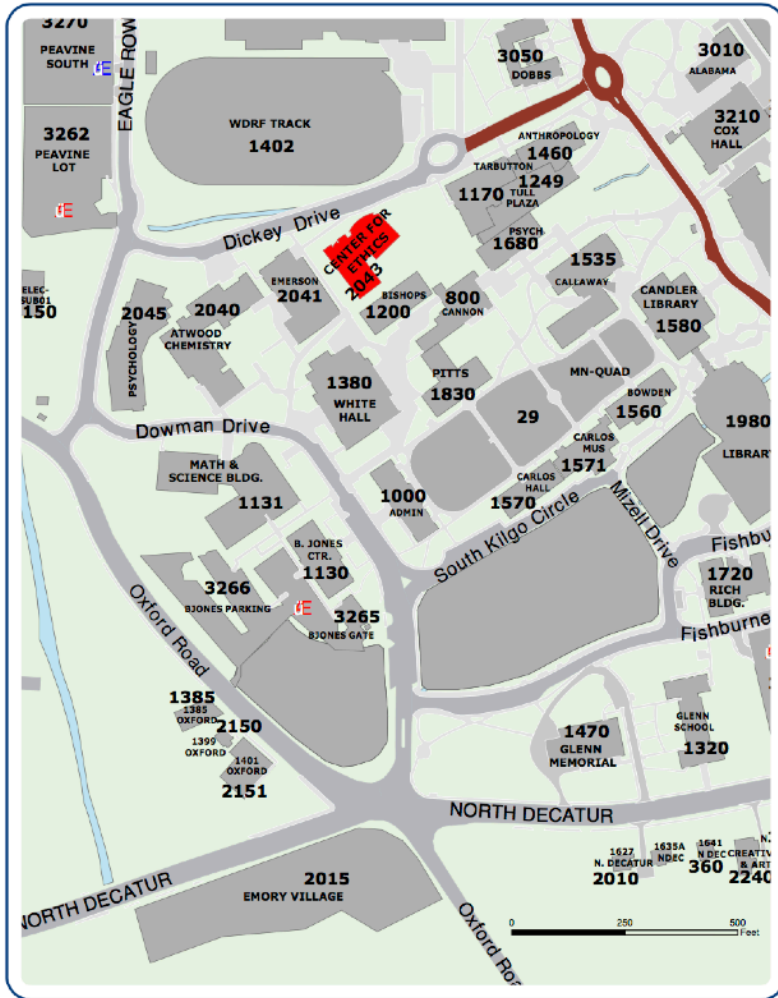

EMORY

CENTER FOR ETHICS

Directions

From the main entrance to Emory on North Decatur Road (at Emory Village, the intersection of Oxford Road and North Decatur), turn through the Emory gates into campus and keep straight. You will be on a traffic circle (roundabout). Continue around the circle and then straight onto Dowman Drive, which will take you by the main Administration Building, the B. Jones Center, and White Hall. Continue straight down the hill to the stop sign. Turn right on Eagle Row, which will fairly quickly make a turn toward the left. The Peavine Visitor Parking lot will be immediately on your left after the turn. When you exit the parking lot on foot you will turn right on Eagle Drive for a very short distance and then turn left on Dickey Drive. It is a short walk to the Center, which will be on your right at 1531 Dickey Drive. The Center is on the first floor.

From the intersection of Clifton Road and Houston Mill Road, take Clifton Road toward campus to Eagle Row. Turn right on Eagle Row (the street on your left will be Haygood Road). Continue on Eagle Row until you see Peavine Parking Deck on the right (WoodPEC/Physical Education Center will be on your left). Visitor Parking is at the far end of this very large parking deck, but please check to see if the parking deck gates are “up” into the regular deck. If so, please park there. If not, please continue to the visitor parking lot. When you exit the parking lot you will turn right on Eagle Drive for a very short distance and then turn left on Dickey Drive. It is a short walk to the Center, which will be on your right at 1531 Dickey Drive. The Center is on the first floor.